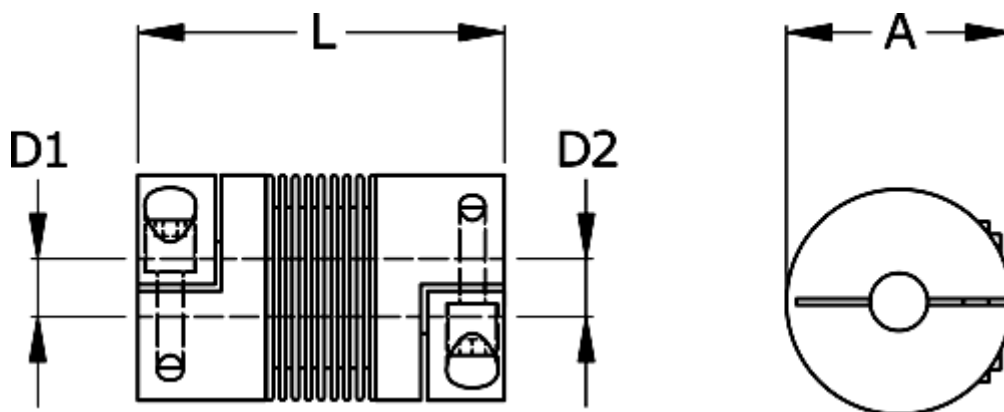

Data Sheet

Article number: 3330400600791212

Description: Bellow coupling type 4 size60
Length 79 mm, bore 12/12 mm

Measures

A	= 66
D1	= 12
D2	= 12
L	= 79
Nom. torque NM (Tkn)	= 60